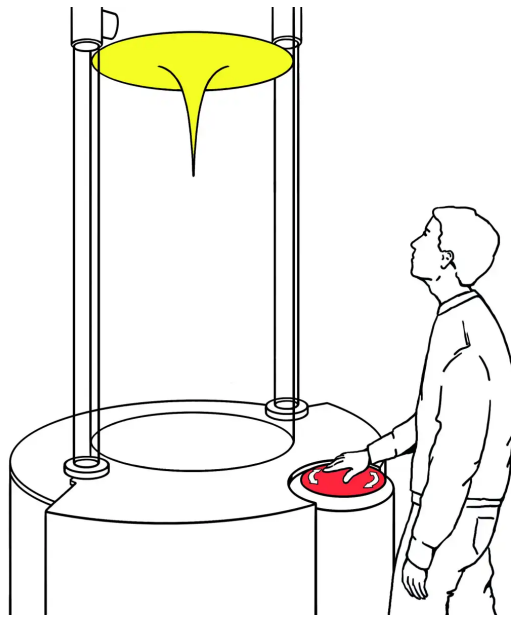

Turn vortex

Can you make the water turn?

Turn the wheel to open or close the valve.

The water in this tank flows out through a hole in the bottom. If the water drains fast enough you will see a vortex.

You can often see a vortex when you empty your bath.